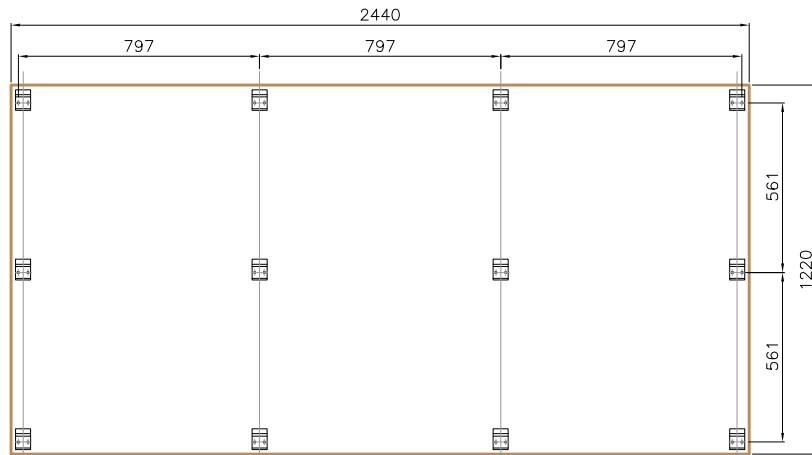

Espesor panel/Panel thickness =10mm

Espesor panel/Panel thickness =10/12mm

Espesor panel/Panel thickness =12mm

**Espesor panel/
Panel thickness
=10/12mm**

Escala/Scale 1:5

Escala/Scale 1:5

Escala/Scale 1:5

Escala/Scale 1:3

Cotas en mm / Measures in mm

Parklex®

Producto / Product:
Parklex® Facade

Nº Plano / Plan #:
EXT-FAC-RSC-03

Escala / Scale:
1:40

Fecha / Date:
21.10.2008

Plano / Plan:

**Parklex Facade e=10/12mm: Tamaños especiales/
Parklex Facade t=10/12mm: Special modules!**