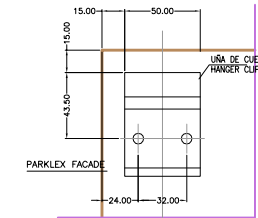

Espesor panel/Panel thickness =10mm

Espesor panel/Panel thickness =10/12mm

Espesor panel/Panel thickness =12mm

**Espesor panel/
Panel thickness
=10/12mm**

Escala/Scale 1:5

Escala/Scale 1:5

Escala/Scale 1:5

Escala/Scale 1:3

Cotas en mm / Measures in mm

Parklex®

Producto / Product:
Parklex® Facade

Nº Plano / Plan #:
EXT-FAC-RSC-03

Escala / Scale:
1:40

Fecha / Date:
21.10.2008

Plano / Plan:

**Parklex Facade e=10/12mm: Tamaños especiales/
Parklex Facade t=10/12mm: Special modules!**