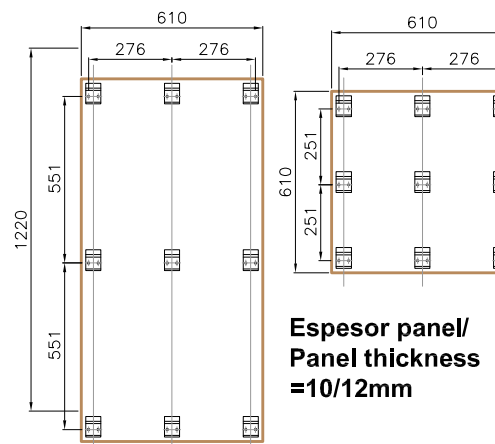

Espesor panel/Panel thickness =10mm

Espesor panel/Panel thickness =10/12mm

Espesor panel/Panel thickness =12mm

**Espesor panel/
Panel thickness
=10/12mm**

Escala/Scale 1:5

Escala/Scale 1:5

Escala/Scale 1:5

Escala/Scale 1:3

Cotas en mm / Measures in mm

Parklex®

Producto / Product:
Parklex® Facade

Nº Plano / Plan #:
EXT-FAC-RSC-03

Escala / Scale:
1:40

Fecha / Date:
21.10.2008

Plano / Plan:

**Parklex Facade e=10/12mm: Tamaños especiales/
Parklex Facade t=10/12mm: Special modules!**