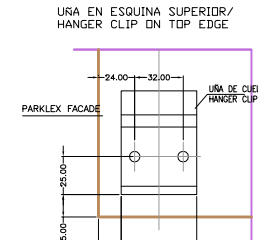

Espesor panel/Panel thickness =10mm

Espesor panel/Panel thickness =10/12mm

Espesor panel/Panel thickness =12mm

**Espesor panel/
Panel thickness
=10/12mm**

Escala/Scale 1:5

Escala/Scale 1:5

Escala/Scale 1:5

Escala/Scale 1:3

Cotas en mm / Measures in mm

Parklex®

Producto / Product:
Parklex® Facade

Nº Plano / Plan #:
EXT-FAC-RSC-03

Escala / Scale:
1:40

Fecha / Date:
21.10.2008

Plano / Plan:

**Parklex Facade e=10/12mm: Tamaños especiales/
Parklex Facade t=10/12mm: Special modules!**