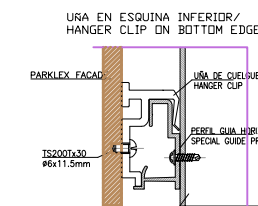

Espesor panel/Panel thickness =10mm

Espesor panel/Panel thickness =10/12mm

Espesor panel/Panel thickness =12mm

**Espesor panel/
Panel thickness
=10/12mm**

Escala/Scale 1:5

Escala/Scale 1:5

Escala/Scale 1:5

Escala/Scale 1:3

Cotas en mm / Measures in mm

Parklex®

Producto / Product:
Parklex® Facade

Nº Plano / Plan #:
EXT-FAC-RSC-03

Escala / Scale:
1:40

Fecha / Date:
21.10.2008

Plano / Plan:

**Parklex Facade e=10/12mm: Tamaños especiales/
Parklex Facade t=10/12mm: Special modules!**