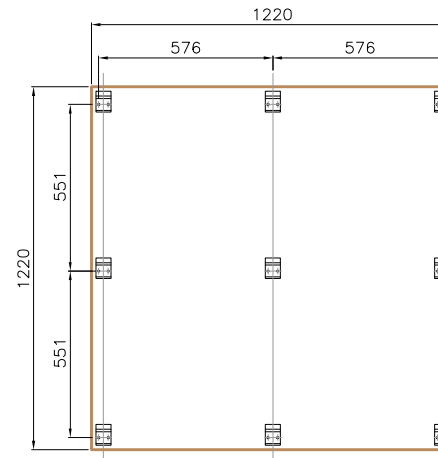

Espesor panel/Panel thickness =10mm

Espesor panel/Panel thickness =10/12mm

Espesor panel/Panel thickness =12mm

**Espesor panel/
Panel thickness
=10/12mm**

Escala/Scale 1:5

Escala/Scale 1:5

Escala/Scale 1:5

Escala/Scale 1:3

Cotas en mm / Measures in mm

Parklex®

Producto / Product:
Parklex® Facade

Nº Plano / Plan #:
EXT-FAC-RSC-03

Escala / Scale:
1:40

Fecha / Date:
21.10.2008

Plano / Plan:

**Parklex Facade e=10/12mm: Tamaños especiales/
Parklex Facade t=10/12mm: Special modules!**