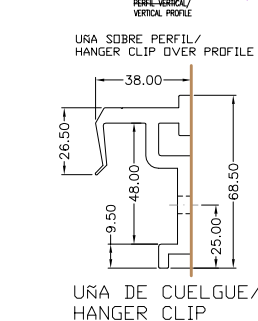

Espesor panel/Panel thickness =10mm

Espesor panel/Panel thickness =10/12mm

Espesor panel/Panel thickness =12mm

**Espesor panel/
Panel thickness
=10/12mm**

Escala/Scale 1:5

Escala/Scale 1:5

Escala/Scale 1:5

Escala/Scale 1:3

Cotas en mm / Measures in mm

Parklex®

Producto / Product:
Parklex® Facade

Nº Plano / Plan #:
EXT-FAC-RSC-03

Escala / Scale:
1:40

Fecha / Date:
21.10.2008

Plano / Plan:

**Parklex Facade e=10/12mm: Tamaños especiales/
Parklex Facade t=10/12mm: Special modules!**