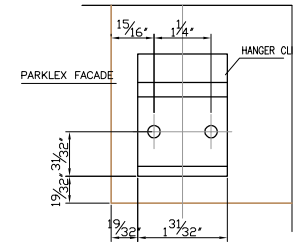

Panel thickness = 3/8"

Panel thickness = 3/8"-1/2"

Panel thickness = 1/2"

Panel thickness = 3/8"-1/2"

Measures in inches

Parklex[®]

Producto / Product: Parklex[®] Facade	Nº Plano / Plan #: EXT-FAC-RSC-05-US	Escala / Scale:	Fecha / Date: 2009.05.12
Plano / Plan: Parklex Facade t=3/8"-1/2": Special modules			