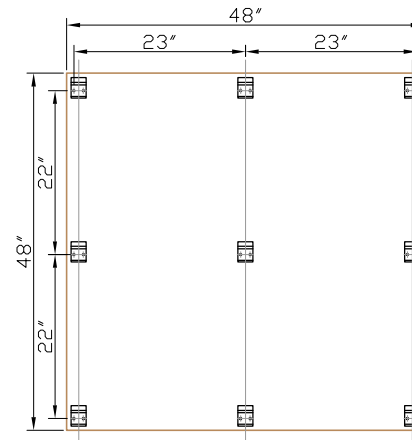

Panel thickness = 3/8"

Panel thickness = 3/8"-1/2"

Panel thickness = 1/2"

Panel thickness = 3/8"-1/2"

Measures in inches

Parklex[®]

Producto / Product: Parklex[®] Facade	Nº Plano / Plan #: EXT-FAC-RSC-05-US	Escala / Scale:	Fecha / Date: 2009.05.12
Plano / Plan: Parklex Facade t=3/8"-1/2": Special modules			