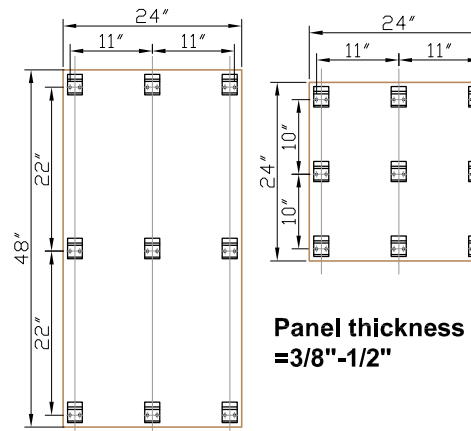

Panel thickness = 3/8"

Panel thickness = 3/8"-1/2"

Panel thickness = 1/2"

Panel thickness = 3/8"-1/2"

Measures in inches

Parklex[®]

Producto / Product: Parklex[®] Facade	Nº Plano / Plan #: EXT-FAC-RSC-05-US	Escala / Scale:	Fecha / Date: 2009.05.12
Plano / Plan: Parklex Facade t=3/8"-1/2": Special modules			