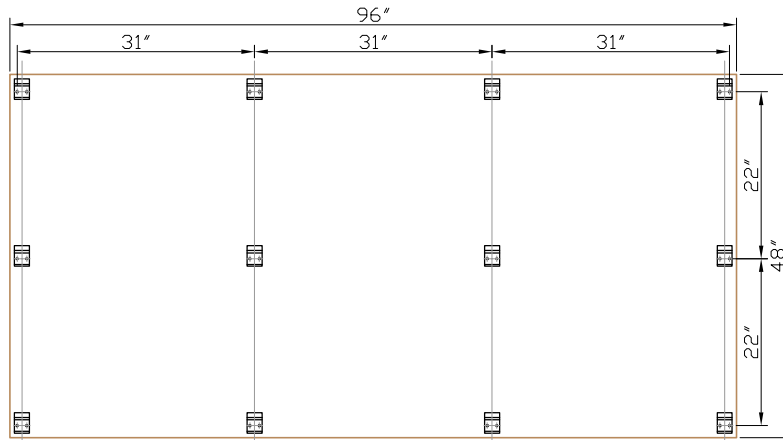

Panel thickness = 3/8"

Panel thickness = 3/8"-1/2"

Panel thickness = 1/2"

Panel thickness = 3/8"-1/2"

Measures in inches

Parklex[®]

Producto / Product: Parklex[®] Facade	Nº Plano / Plan #: EXT-FAC-RSC-05-US	Escala / Scale:	Fecha / Date: 2009.05.12
Plano / Plan: Parklex Facade t=3/8"-1/2": Special modules			