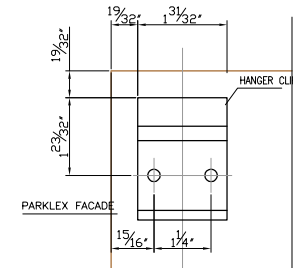

Panel thickness = 3/8"

Panel thickness = 3/8"-1/2"

Panel thickness = 1/2"

Panel thickness = 3/8"-1/2"

Measures in inches

Parklex[®]

Producto / Product: Parklex[®] Facade	Nº Plano / Plan #: EXT-FAC-RSC-05-US	Escala / Scale:	Fecha / Date: 2009.05.12
Plano / Plan: Parklex Facade t=3/8"-1/2": Special modules			