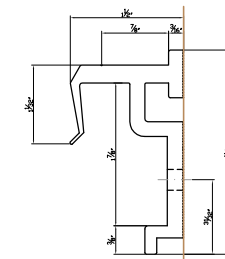

Panel thickness = 3/8"

Panel thickness = 3/8"-1/2"

Panel thickness = 1/2"

Panel thickness = 3/8"-1/2"

Measures in inches

Parklex[®]

Producto / Product: Parklex[®] Facade	Nº Plano / Plan #: EXT-FAC-RSC-05-US	Escala / Scale:	Fecha / Date: 2009.05.12
Plano / Plan: Parklex Facade t=3/8"-1/2": Special modules			