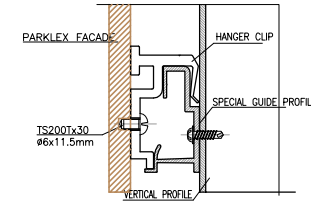

Panel thickness = 3/8"

Panel thickness = 3/8"-1/2"

Panel thickness = 1/2"

Panel thickness = 3/8"-1/2"

Measures in inches

Parklex[®]

Producto / Product: Parklex[®] Facade	Nº Plano / Plan #: EXT-FAC-RSC-05-US	Escala / Scale:	Fecha / Date: 2009.05.12
Plano / Plan: Parklex Facade t=3/8"-1/2": Special modules			