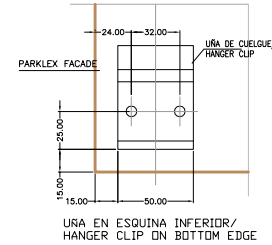

Escala/Scale 1:5

Escala/Scale 1:5

Escala/Scale 1:5

Escala/Scale 1:3

Cotas en mm / Measures in mm

Parklex[®]

Producto / Product: Parklex[®] Facade	Nº PLano / Plan #: EXT-FAC-RSC-04	Escala / Scale: 1:40	Fecha / Date: 21.10.2008
Plano / Plan: Parklex Facade e=12mm: Replanteo perfilería Panel vertical / Parklex Facade t=12mm: profile and clip spacing for vertical panel			