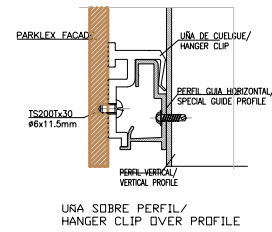

Escala/Scale 1:5

Escala/Scale 1:5

Escala/Scale 1:5

Escala/Scale 1:3

Cotas en mm / Measures in mm

Parklex[®]

Producto / Product: Parklex[®] Facade	Nº PLano / Plan #: EXT-FAC-RSC-04	Escala / Scale: 1:40	Fecha / Date: 21.10.2008
Plano / Plan: Parklex Facade e=12mm: Replanteo perfilería Panel vertical / Parklex Facade t=12mm: profile and clip spacing for vertical panel			