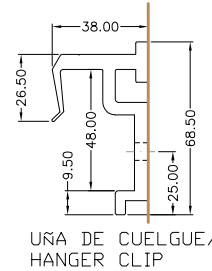

Escala/Scale 1:5

Escala/Scale 1:5

Escala/Scale 1:5

Escala/Scale 1:3

Cotas en mm / Measures in mm

Parklex[®]

Producto / Product: Parklex[®] Facade	Nº PLano / Plan #: EXT-FAC-RSC-04	Escala / Scale: 1:40	Fecha / Date: 21.10.2008
Plano / Plan: Parklex Facade e=12mm: Replanteo perfilería Panel vertical / Parklex Facade t=12mm: profile and clip spacing for vertical panel			