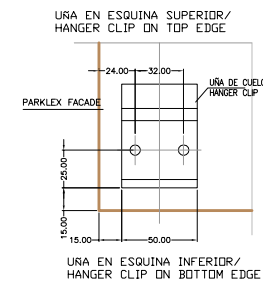

Escala/Scale 1:5

Escala/Scale 1:5

Escala/Scale 1:5

Escala/Scale 1:3

Cotas en mm / Measures in mm

Parklex®

Producto / Product: Parklex® Facade	N° Plano / Plan #: EXT-FAC-RSC-03	Escala / Scale: 1:40	Fecha / Date: 21.10.2008
Plano / Plan: Parklex Facade e=12mm: Replanteo perfilería Panel horizontal / Parklex Facade t=12mm: profile and clip spacing for horizontal panel			