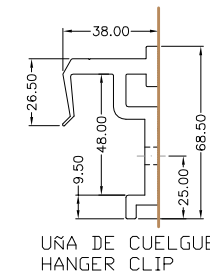

Escala/Scale 1:5

Escala/Scale 1:5

Escala/Scale 1:5

Escala/Scale 1:3

Cotas en mm / Measures in mm

Parklex®

Producto / Product: Parklex® Facade	N° Plano / Plan #: EXT-FAC-RSC-03	Escala / Scale: 1:40	Fecha / Date: 21.10.2008
Plano / Plan: Parklex Facade e=12mm: Replanteo perfilería Panel horizontal / Parklex Facade t=12mm: profile and clip spacing for horizontal panel			