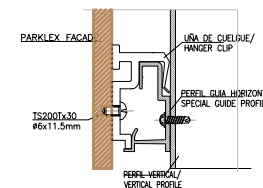

Escala/Scale 1:5

Escala/Scale 1:5

Escala/Scale 1:5

Escala/Scale 1:3

Cotas en mm / Measures in mm

Parklex®

Producto / Product: Parklex® Facade	N° Plano / Plan #: EXT-FAC-RSC-03	Escala / Scale: 1:40	Fecha / Date: 21.10.2008
Plano / Plan: Parklex Facade e=12mm: Replanteo perfilería Panel horizontal / Parklex Facade t=12mm: profile and clip spacing for horizontal panel			